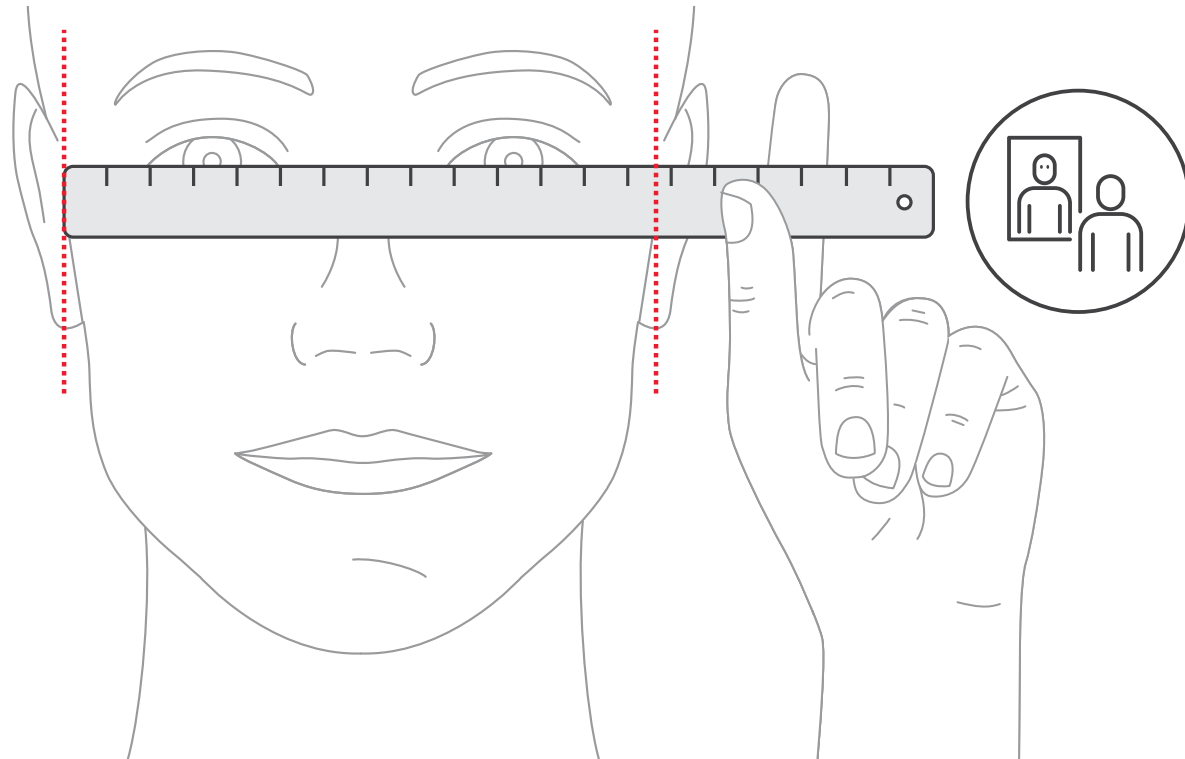

**ResMed**

**AirFit™** N30i  
Nasal mask

**AirFit™** P30i  
Nasal pillows mask

## Frame Fitting Instructions

 Small frame	 Standard frame
0-150mm	>150mm
0-6"	>6"